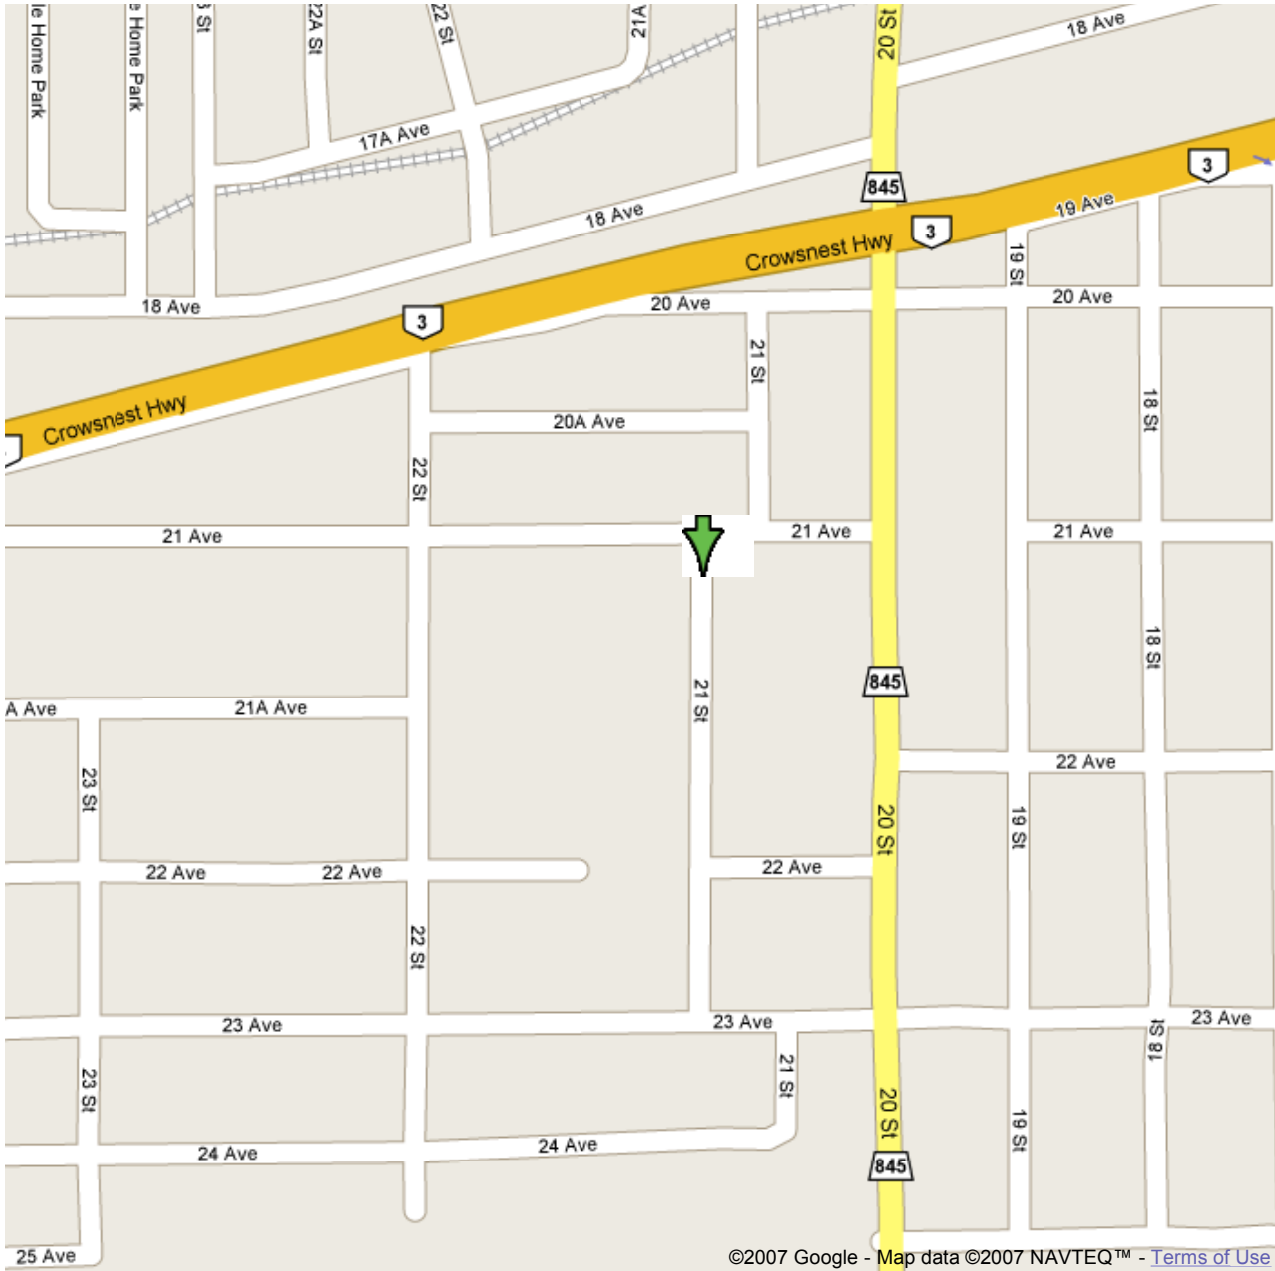

Address **2112 21 St**  
**Coaldale, AB**

Notes Kate Andrews High School  
2112 - 21 Street, Coaldale  
Turn off Highway #3 at 20 Street  
(Highway #845) and head south;  
turn west at 21 Avenue; turn  
south at 21 Street and proceed to  
the school

©2007 Google - Map data ©2007 NAVTEQ™ - [Terms of Use](#)