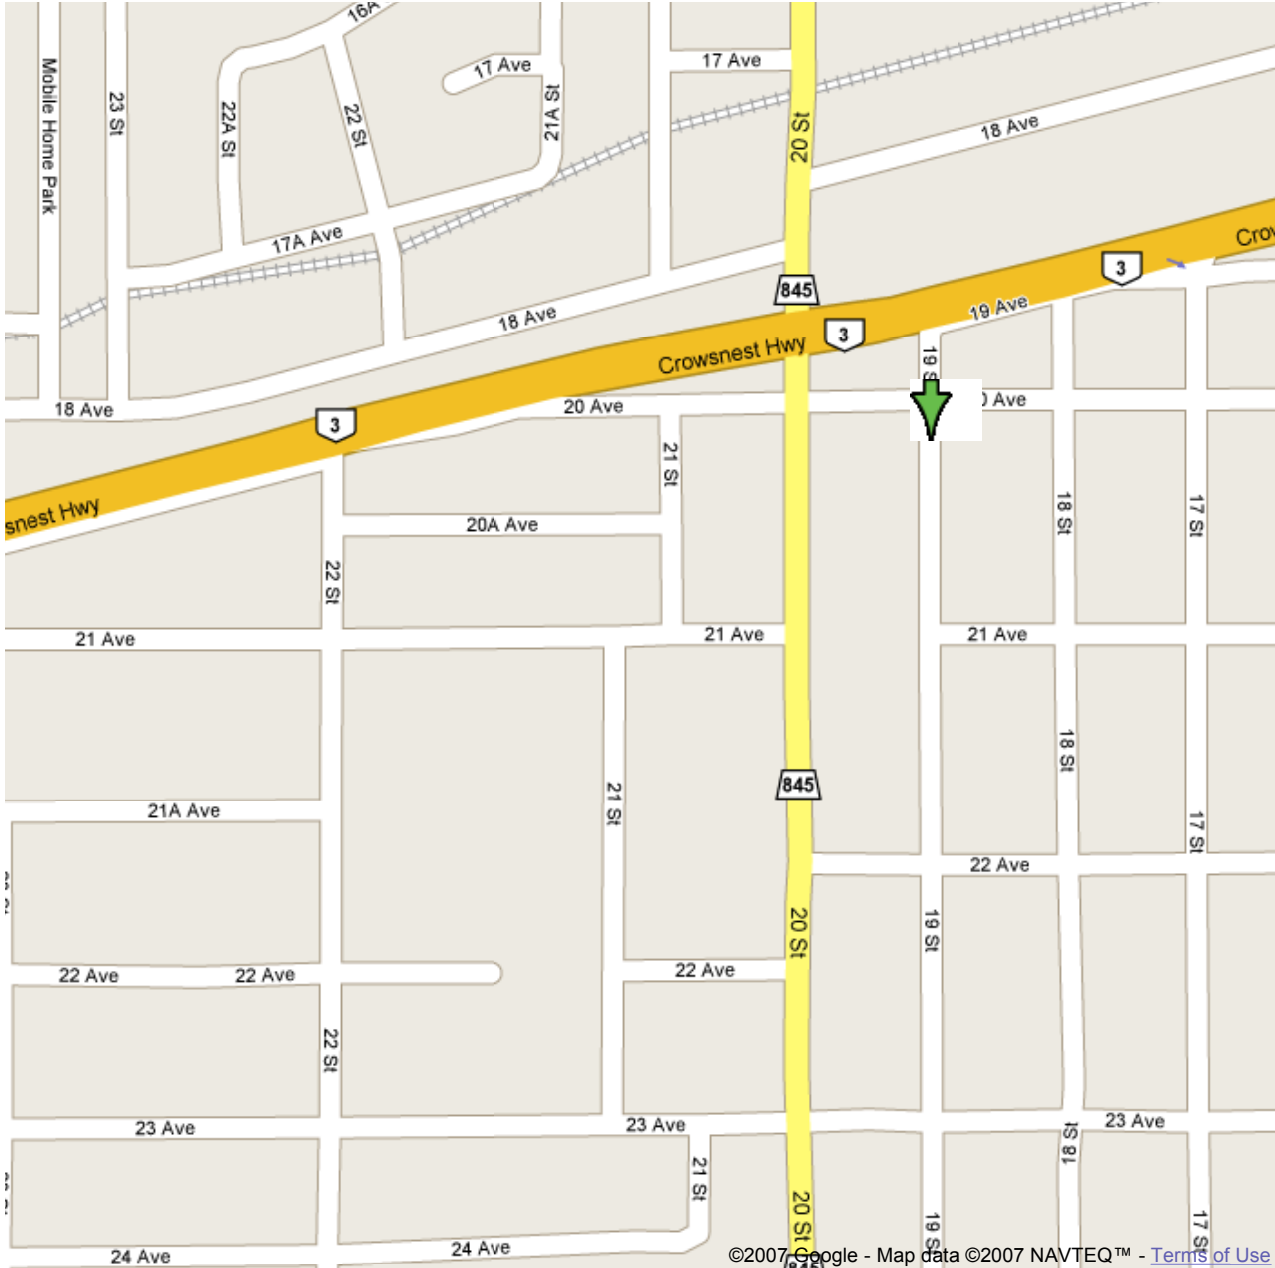

Address **2016 19 St
Coaldale, AB**

Notes PASS+ (Palliser Outreach School)
Nortondale Community Centre
2016 - 19 Street, Coaldale
Turn south off Highway #3 at 20 Street (Highway #845); turn east at 20 Avenue; turn south at 19 Street and proceed to the school

©2007 Google - Map data ©2007 NAVTEQ™ - Terms of Use