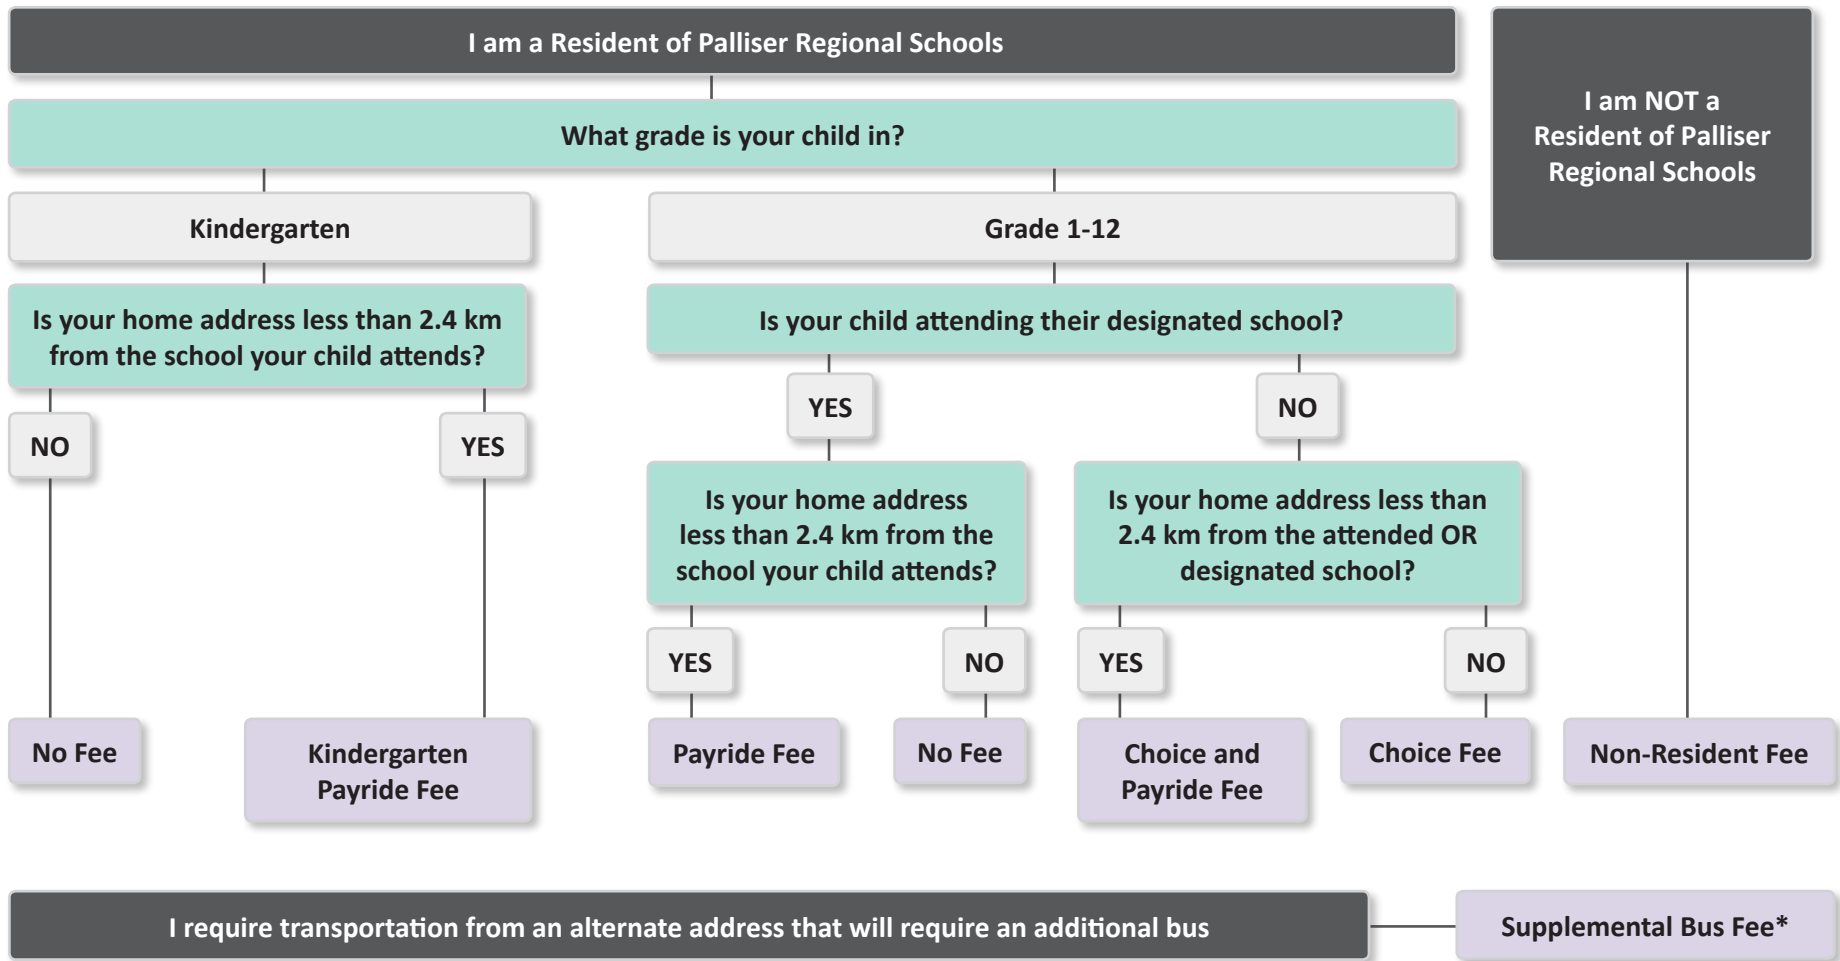

Student Transportation Fees 2019-2020

Family Rate

If multiple children in your family are using transportation and the fees are greater than \$945, you qualify for the family rate. Contact Student Transportation to have your fees adjusted.

*Supplemental bus fee not eligible for the family rate discount.

Calculating Home-to-School Distance

Home-to-School Distance is calculated using a combination of roadways and walkways—it may not always match the driven distance of your family car. To determine the distance from your home to the school your child is designated to Contact Student Transportation.